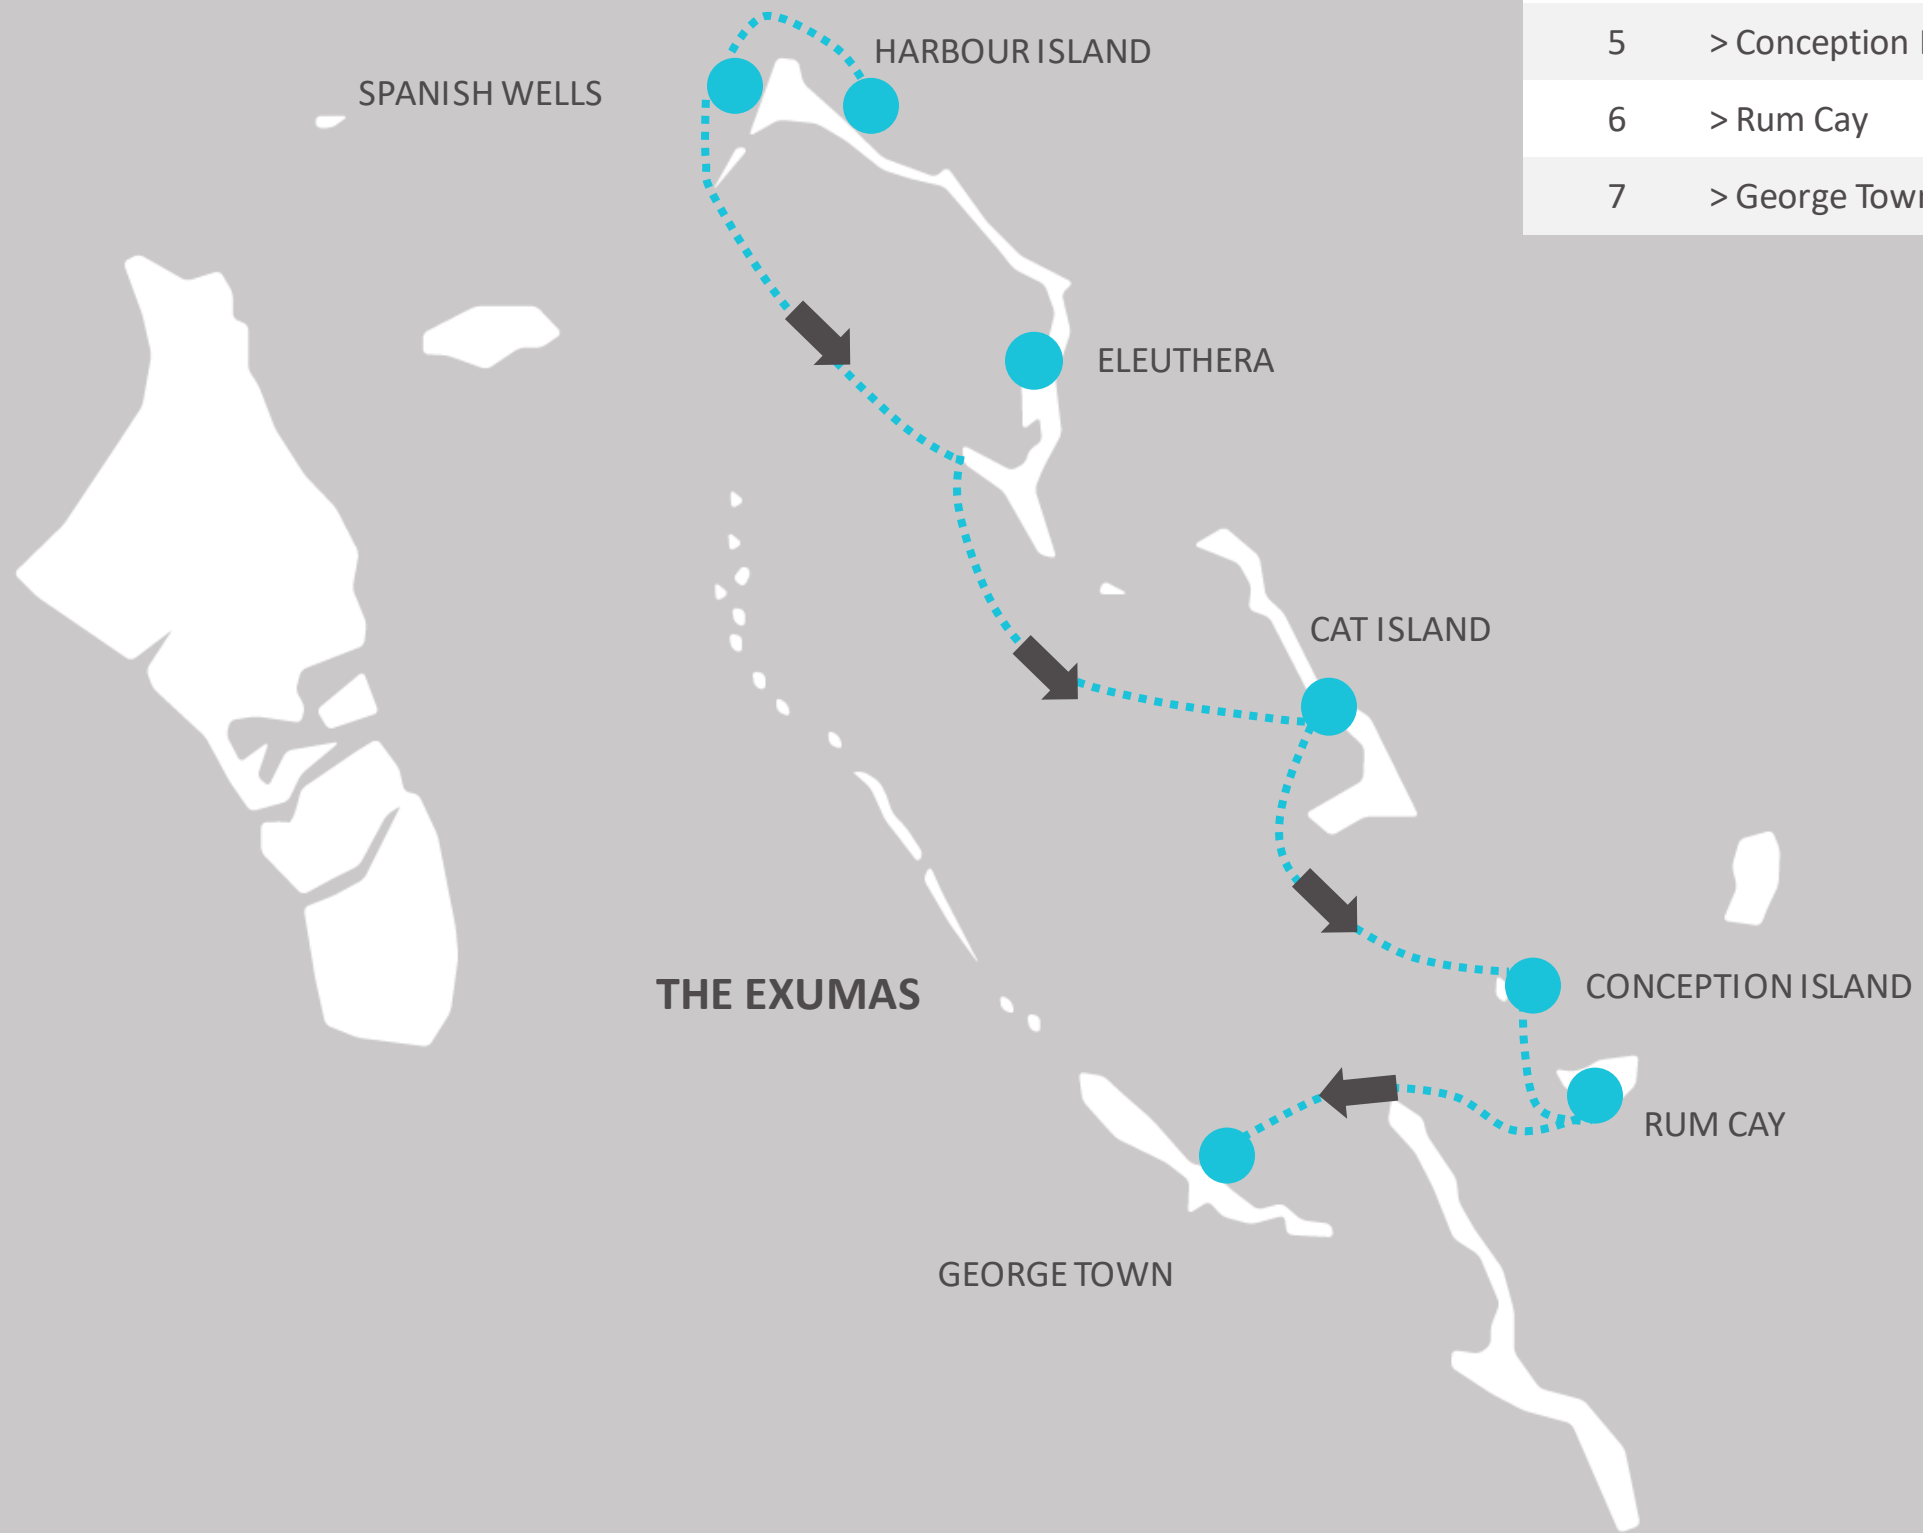

# THE ABACOS

DAY	LOCATION	DISTANCE
1	Harbour Island	-
2	> Spanish Wells	9nm
3	> Cape Eleuthera	60nm
4	> Cat Island	60nm
5	> Conception Island	60nm
6	> Rum Cay	15nm
7	> George Town, Exuma	55nm

DAY	LOCATION	DISTANCE
1	Marsch Harbour	-
2	> Scotland Cay	6nm
3	> Great Guana Cay	3nm
4	> Green Turtle Cay	12nm
5	> Powell Cay	12nm
6	> Allans Pensacolla Cay > Manjack Cay	12 + 20nm
7	> Man-O-War Cay	29nm
8	> Marsh Harbour	5nm